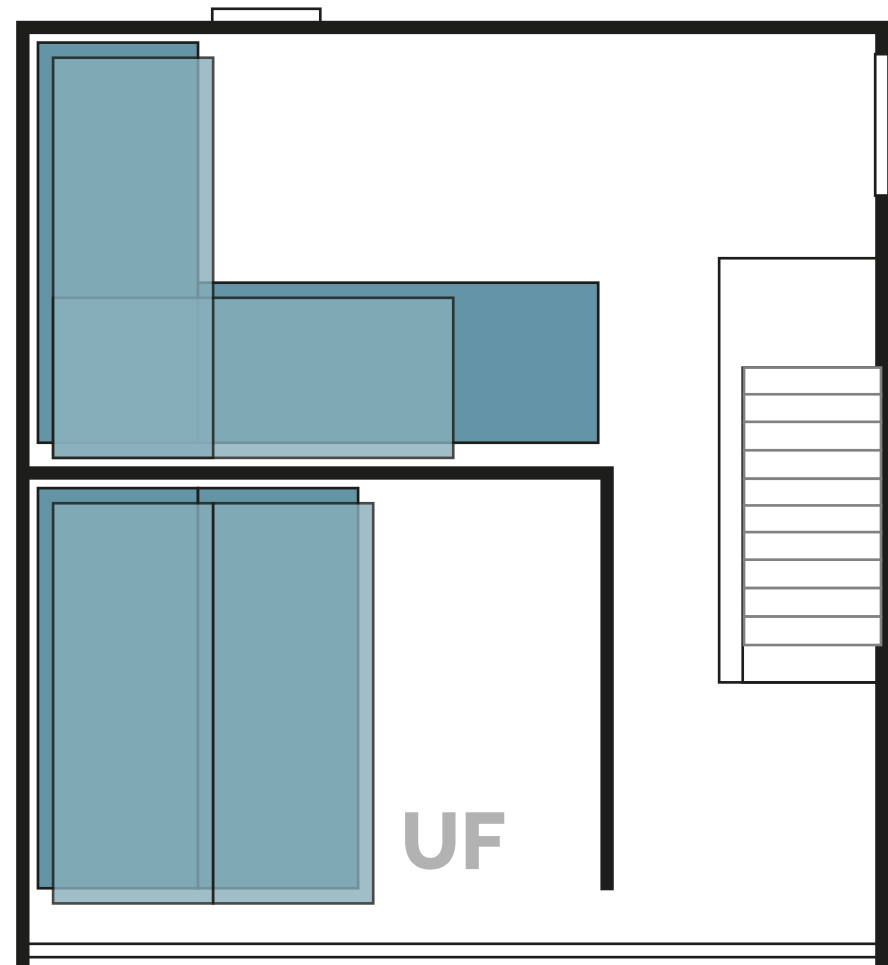

# Panorama house (right)

Floor plan (max. 12 guests)

■ Bed   ■ Loft bed   □ Door

These images show the **number of beds at full capacity**. The furnishings may vary depending on the number of beds needed.

This floor plan is not true to scale. Minor variations may occur.